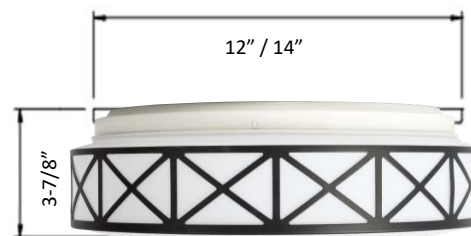

**LUMINAIRE PHOTOMETRIC**

IESNA	LM-63-2002
Light source	LED
Input Watts	15
Total Lumens	1210 lm
Efficiency	80 LPW
Beam Angle	160.6 DEG

**DIMENSION**

Size (Inch)	SFMD-12	SFMD-14
Dia.	12	14
H	3-7/8"	3-7/8"