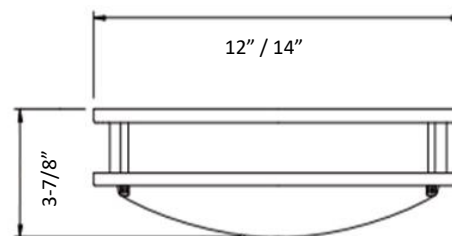

## DIMENSION

Size (Inch)	SFM2-12	SFM2-14
Dia.	12	14
H	3-7/8"	3-7/8"

## PACKAGING

PART#	INDIVIDUAL BOX	UNITS/MASTER	MASTER BOX	WEIGHT	UNITS/40'HQ FCL	VOLUMN	WEIGHT
SFM2-1215	325x92x325mm	5	480x335x340mm	6.5 KG	6,150	65 CBM	7,995 KG
SFM2-1220	325x92x325mm	5	480x335x340mm	6.5 KG	6,150	65 CBM	7,995 KG
SFM2-1420	380x105x380mm	5	545x390x395mm	9.0 KG	4,000	65 CBM	7,200 KG