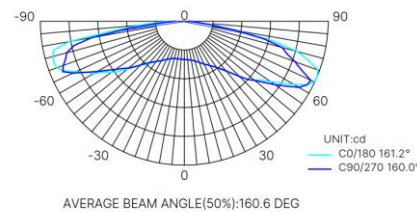

LUMINAIRE PHOTOMETRIC

IESNA	LM-63-2002
Light source	LED
Input Watts	15
Total Lumens	1210 lm
Efficiency	80 LPW
Beam Angle	160.6 DEG