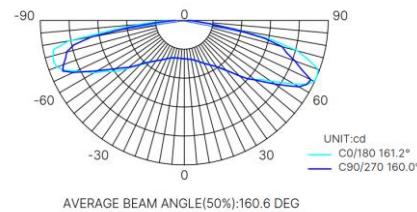

LUMINAIRE PHOTOMETRIC

IESNA	LM-63-2002
Light source	LED
Input Watts	15
Total Lumens	1210 lm
Efficiency	80 LPW
Beam Angle	160.6 DEG